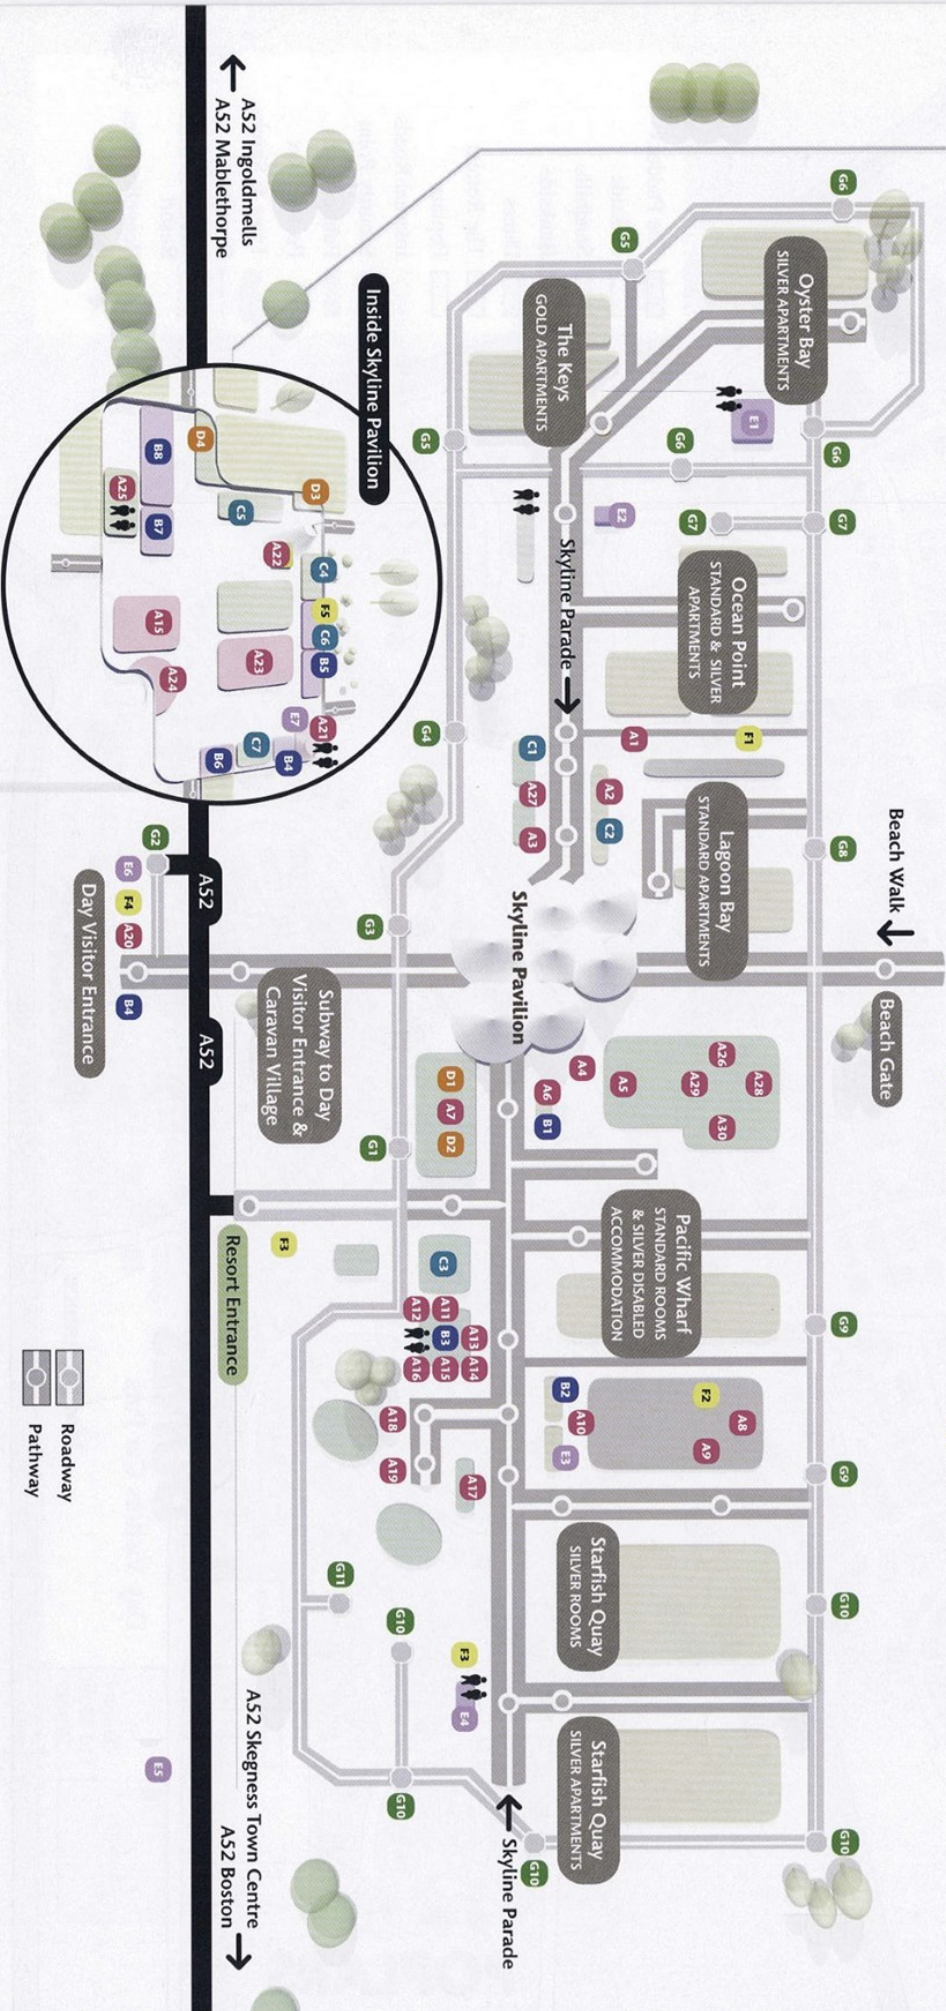

1. **Shops**
2. B1 Hire Shop
   - B2 Outlet Shop
   - B3 Prize Shop
   - B4 Supermarket
   - A24 Centre Stage
   - A25 Hotshots
   - A26 Bullseye Bay
   - A27 Outdoor Pool
   - A28 Activity Gardens
   - A29 Kickabout Quay
   - A30 Boing Boing Beach

1. **Food & Drink**
2. C1 The Sun & Moon Pub
   - C2 Papa John's
   - C3 The Front Room
   - C4 Burger King
   - C5 Bar Rosso
   - C6 Soho Coffee
   - C7 Finnigan's Fish & Chips
   - D1 Coral Beach Restaurant
   - D2 Coast Restaurant
   - D3 Ocean Drive Restaurant
   - D4 The Yacht Club

1. **Check Ins & Receptions**
2. E1 Oyster Bay Check In
   - E2 Gold Reception
   - E3 Guest Services & Lost Property
   - E4 Starfish Quay Check In
   - E5 Touring Park & Reception
   - E6 Caravan Village & Reception
   - E7 Skyline Pavilion Check In

1. **Car Park**
2. G1 Reds Parking
   - G2 Day Visitor Parking
   - G3 Splash Waterworld Parking
   - G4 The Sun & Moon Parking
   - G5 The Keys Parking
   - G6 Oyster Bay Parking
   - G7 Ocean Point Parking
   - G8 Lagoon Bay Parking
   - G9 Pacific Wharf Parking
   - G10 Starfish Quay Parking
   - G11 Coach Parking

1. **Services & Amenities**
2. F1 Nursery
   - F2 Royal Arthur Suite
   - F3 Resort Safety
   - F4 Launderette
   - F5 Discover Butlins
   - Toilets

← AS2 Ingoldmells
← AS2 Mablethorpe

AS2 Skegness Town Centre
AS2 Boston →